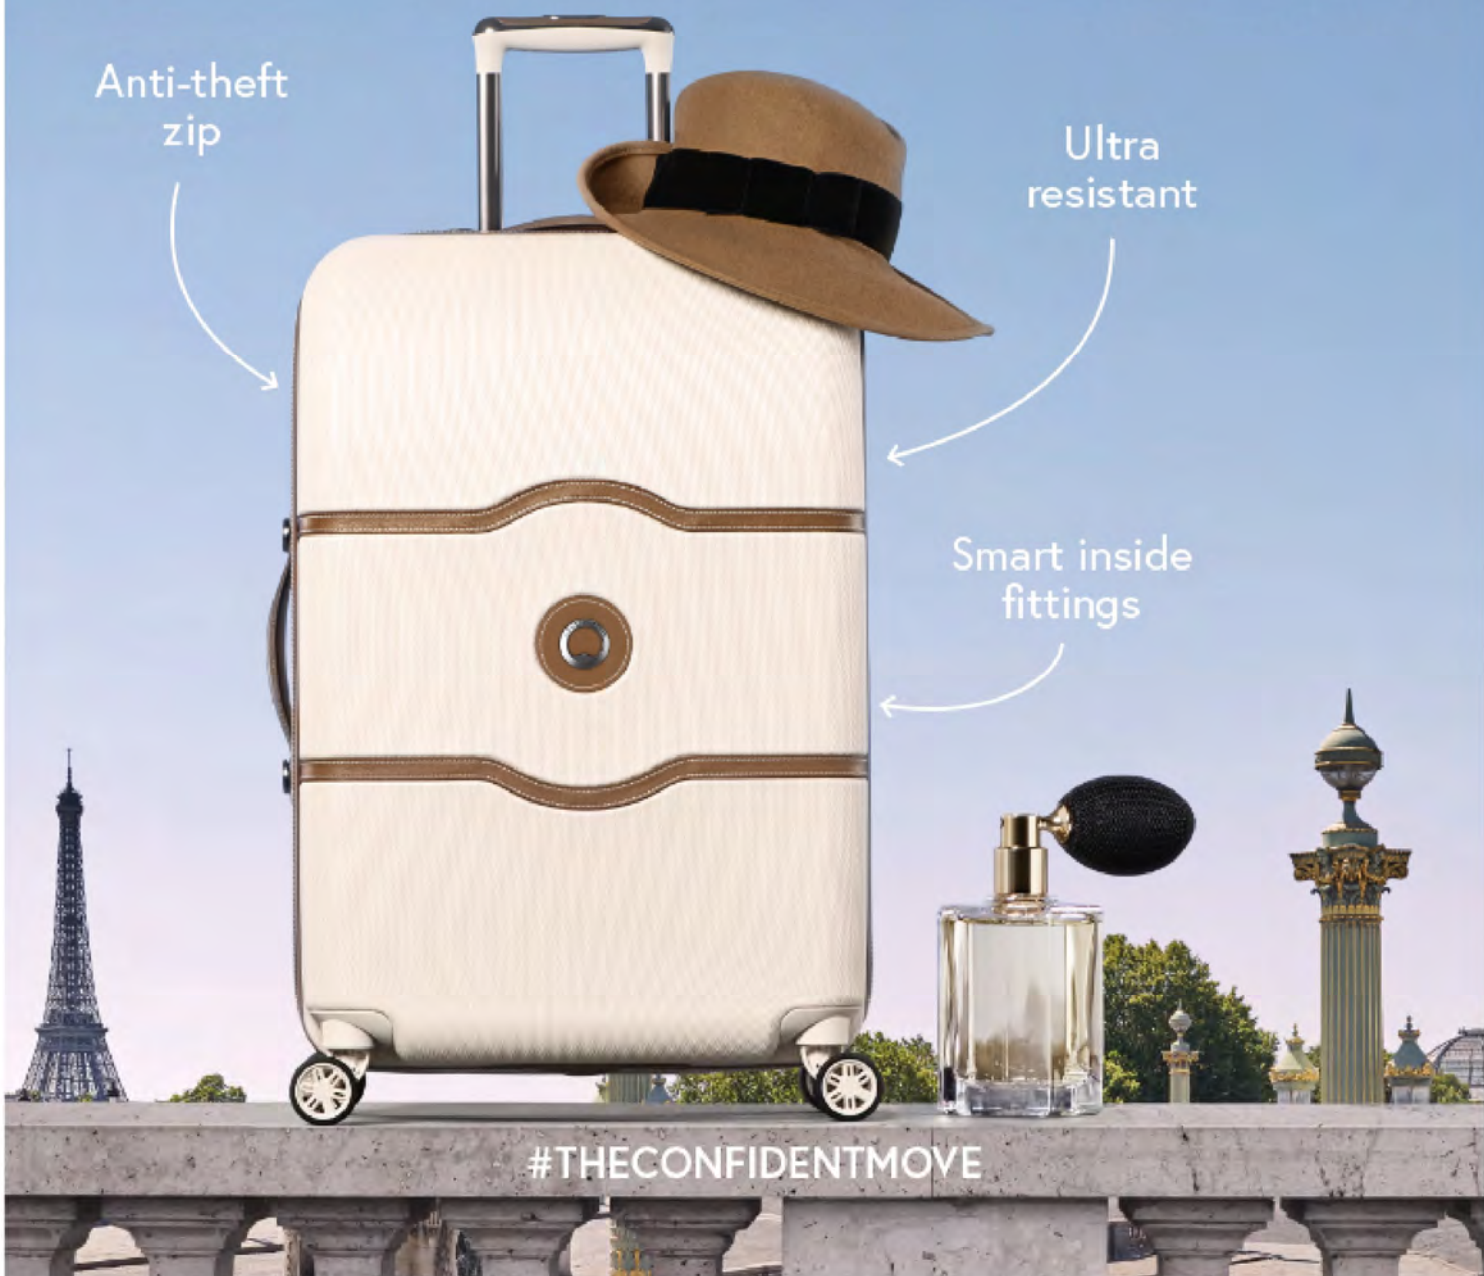

THE SNOOZER PILLOW

# DELSEY

PARIS

Collection CHÂTELET AIR

Anti-theft  
zip

Ultra  
resistant

Smart inside  
fittings

#THECONFIDENTMOVE

Samsonite